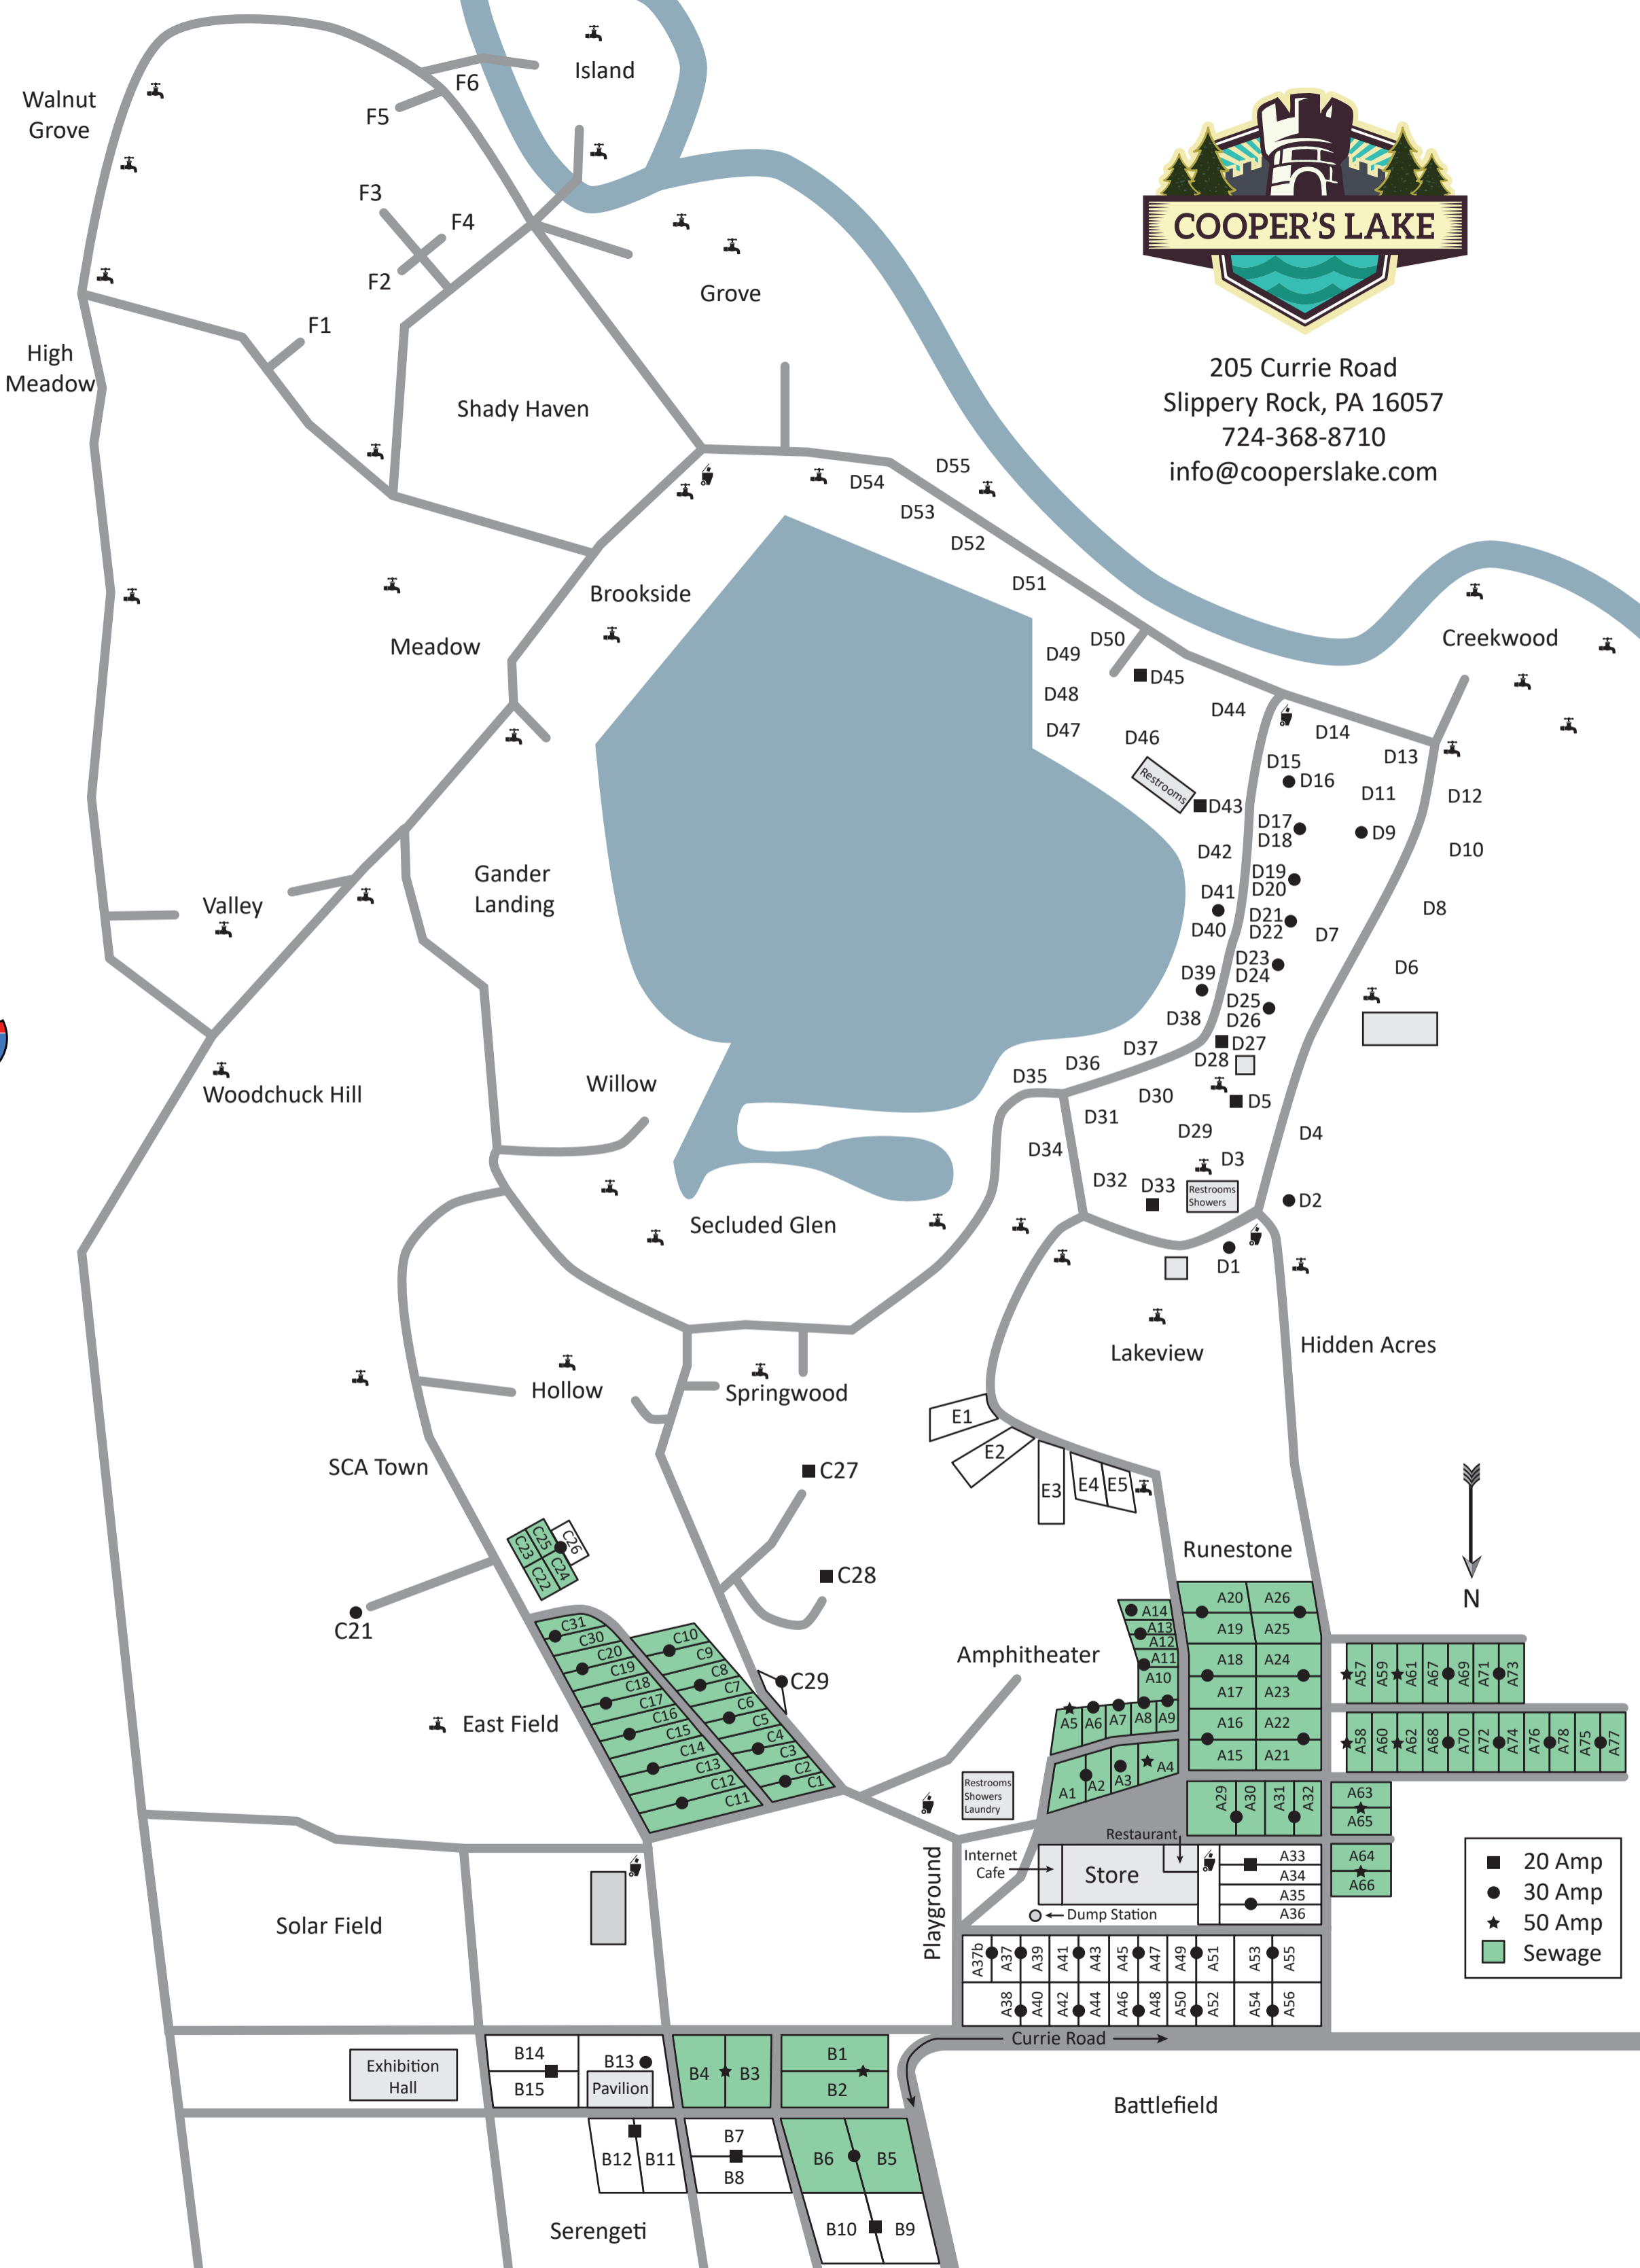

COOPER'S LAKE

205 Currie Road
Slippery Rock, PA 16057
724-368-8710
info@cooperslake.com

- 20 Amp
- 30 Amp
- ★ 50 Amp
- Sewage